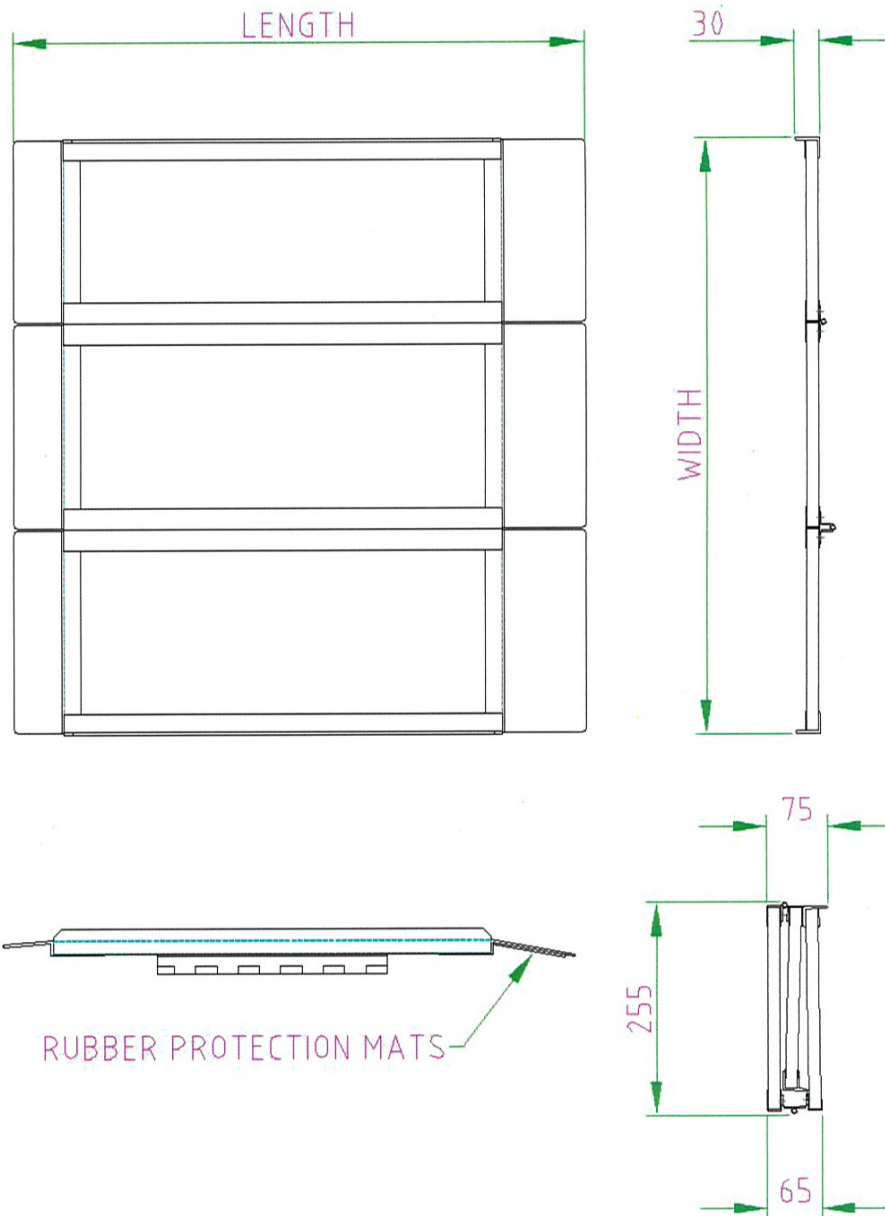

A lightweight, ultra strong ramp, the ideal solution to provide access to buildings for either residential or commercial applications. The Trio Ramp is the most compact of our folding ramps, is easy to position, handle and transport, has a unique slip-resistant surface and a quality paint finish. Available in standard lengths between 500mm to 2000mm. Alternatively we can manufacture to your specific requirements

...providing **access** where you need it

Model	Length	Width	SWL	Weight
27-TRI	685mm	710mm	300kgs	5.1kgs
34-TRI	865mm	710mm	300kgs	5.9kgs
50-TRI	1250mm	710mm	300kgs	8.4kgs
56-TRI	1400mm	710mm	300kgs	9.4kgs